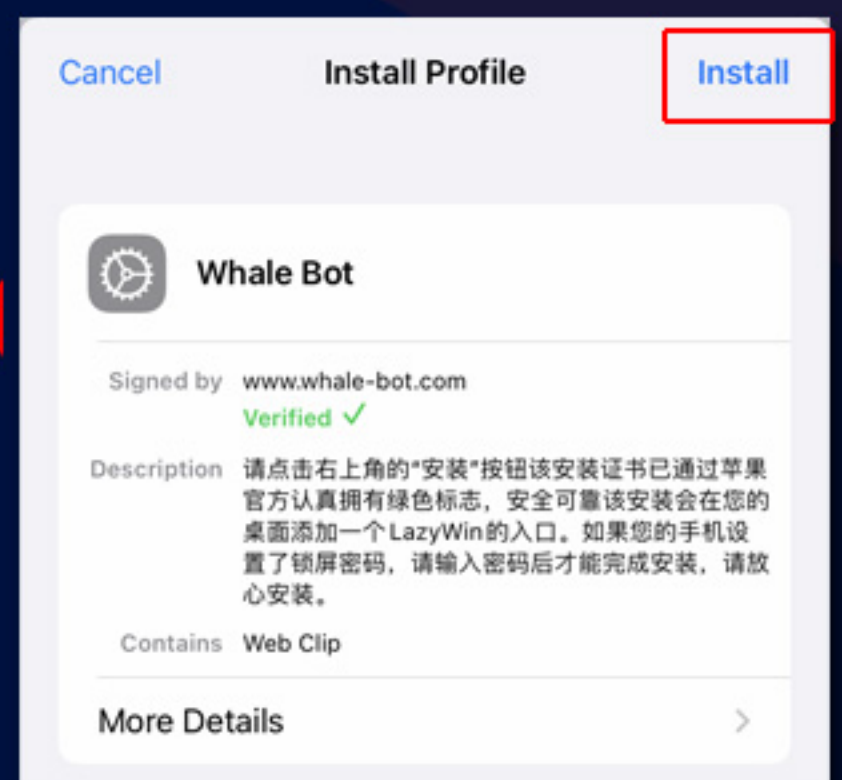

WHALE BOT REGISTRATION

WHALE BOT REGISTRATION

Step 1: Download Whale Bot app

ANDROID USER

Kindly search "Whale Bot" from Google Playstore and download + install it

WHALE BOT REGISTRATION

Step 1: Download Whale Bot app

APPLE USER

Download:

- 1 Get the download link from your referral
- 2 Click "download app"
- 3 Click "download & install app" then click "Allow"
- 4 Now go to your phone Settings > On top click "Profile Downloaded"
- 5 Click "Install"
- 6 Click "Done" and you may find Whale Bot app icon on your phone now