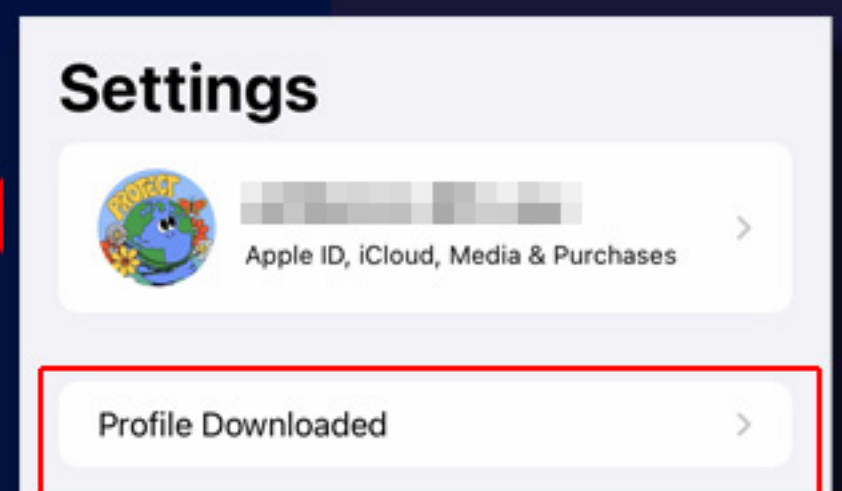

WHALE BOT REGISTRATION

WHALE BOT REGISTRATION

Step 1: Download Whale Bot app

ANDROID USER

Kindly search "Whale Bot" from Google Playstore and download + install it

WHALE BOT REGISTRATION

Step 1: Download Whale Bot app

APPLE USER

Download:

- 1 Get the download link from your referral
- 2 Click "download app"
- 3 Click "download & install app" then click "Allow"
- 4 Now go to your phone Settings > On top click "Profile Downloaded"
- 5 Click "Install"
- 6 Click "Done" and you may find Whale Bot app icon on your phone now