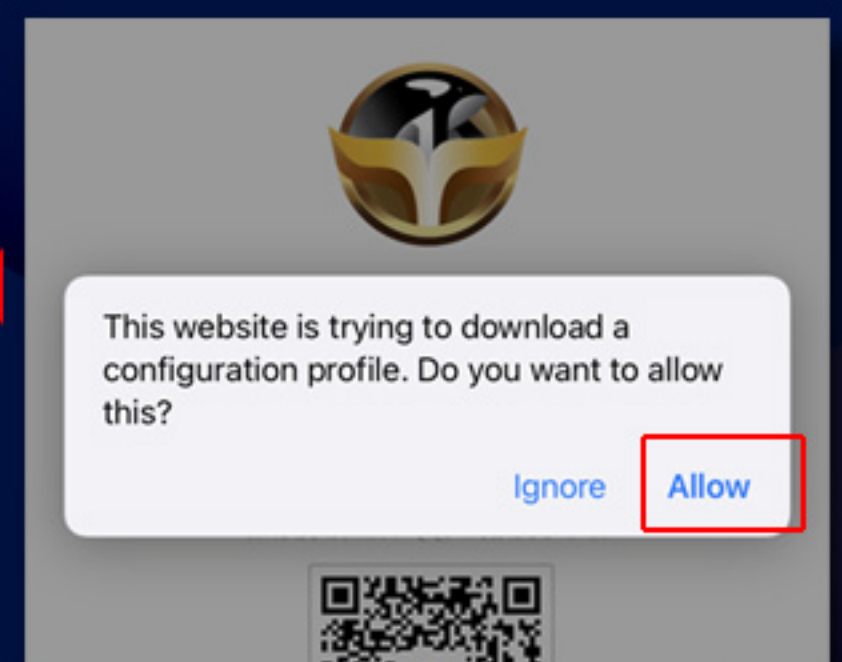

WHALE BOT REGISTRATION

Step 1: Download Whale Bot app

APPLE USER

Download:

1. 1 Get the download link from your referral
2. 2 Click "download app"
3. 3 Click "download & install app" then click "Allow"
4. 4 Now go to your phone Settings > On top click "Profile Downloaded"
5. 5 Click "Install"
6. 6 Click "Done" and you may find Whale Bot app icon on your phone now