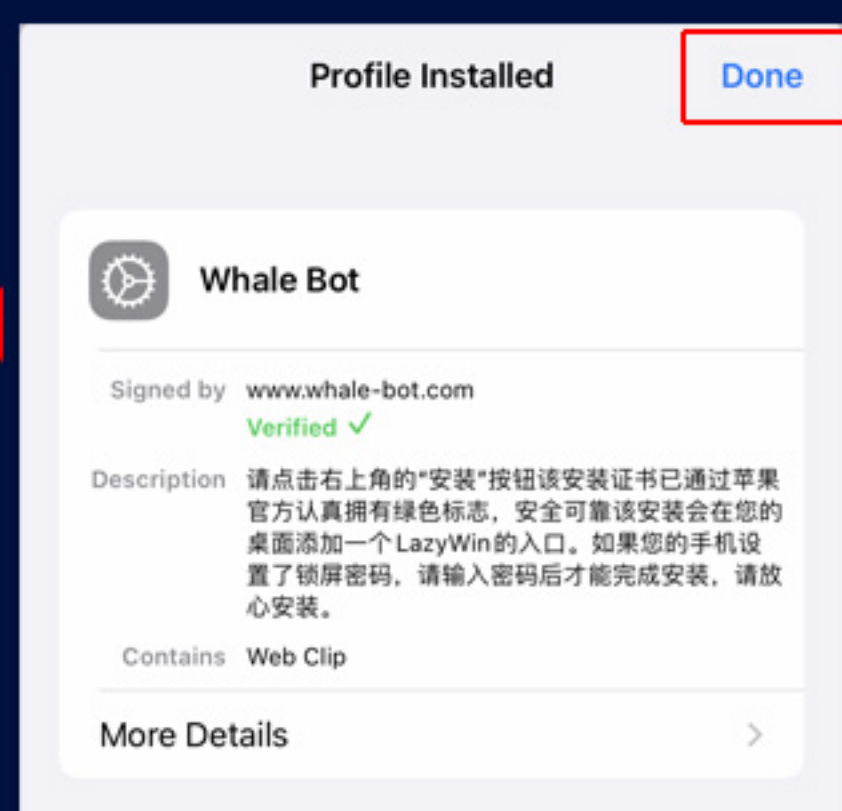

WHALE BOT REGISTRATION

Step 1: Download Whale Bot app

APPLE USER

Download:

1. 1 Get the download link from your referral
2. 2 Click "download app"
3. 3 Click "download & install app" then click "Allow"
4. 4 Now go to your phone Settings > On top click "Profile Downloaded"
5. 5 Click "Install"
6. 6 Click "Done" and you may find Whale Bot app icon on your phone now